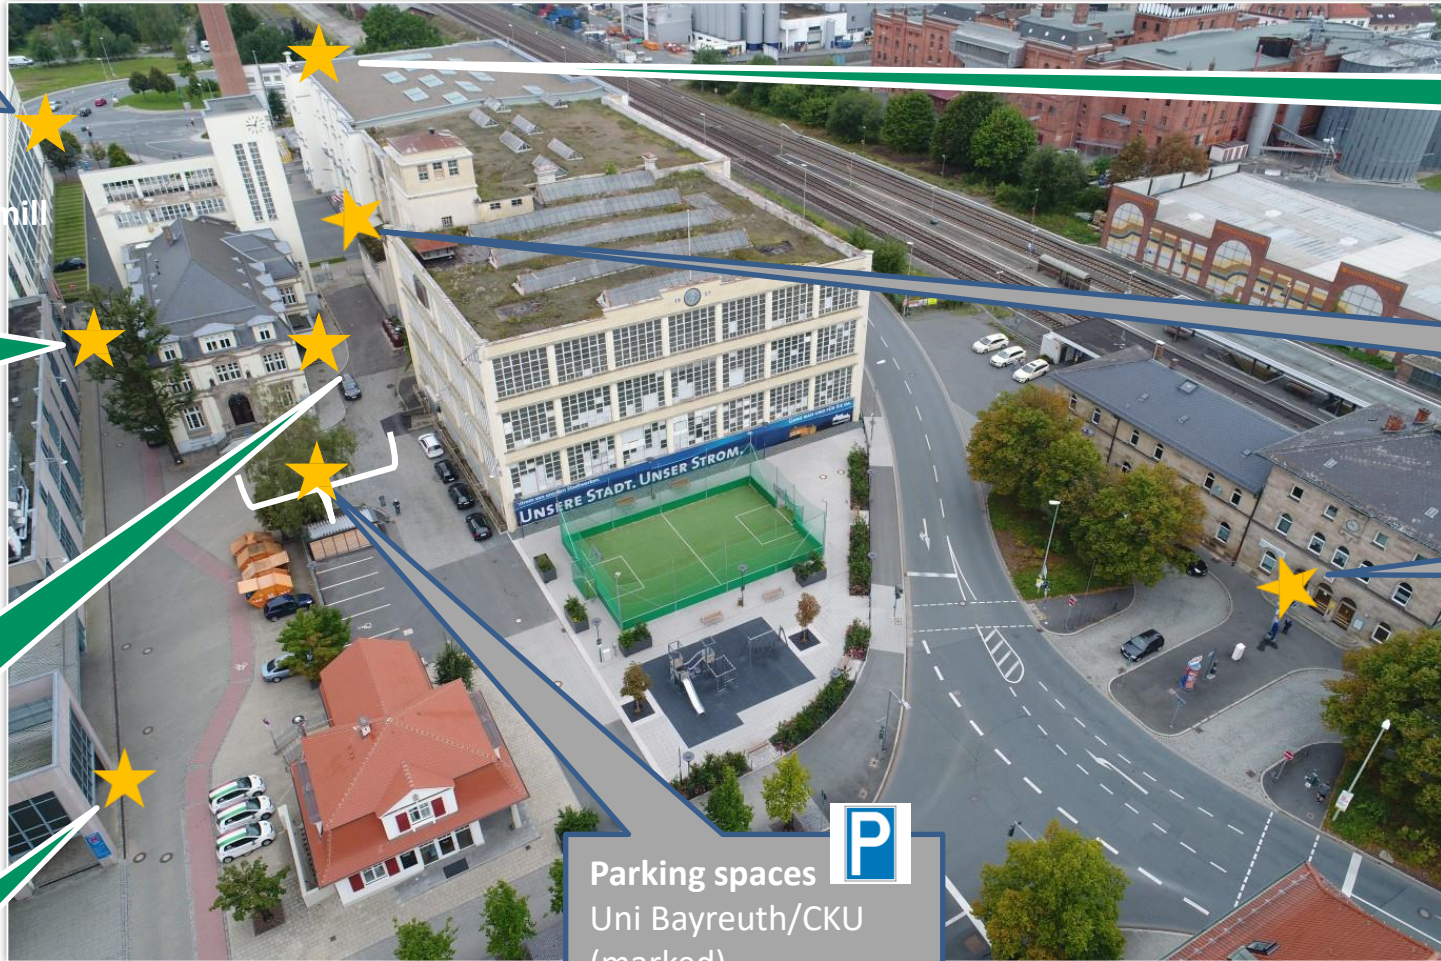

Access to Campus Kulmbach (Date: 18/04/2024)

CAR:
Entrance parking garage
Hans-Hacker-Str. 8

Entrance
FRITZ: 1st, 2nd, 3rd floor (elevator: 4th floor)

Entrance
Campus Kulmbach:
Administrative Mansion
(on the right)
Fritz-Hornschuch-Str. 13

Entrance
FRITZ:
7th floor

Parking spaces
Uni Bayreuth/CKU
(marked)

Entrance:
Alte Spinnerei

ZOB:
Bus station

TRAIN:
Train Station

Parking on the Campus Kulmbach is limited, so please use the multi-storey car par on Hans-Hacker-Str. 8!